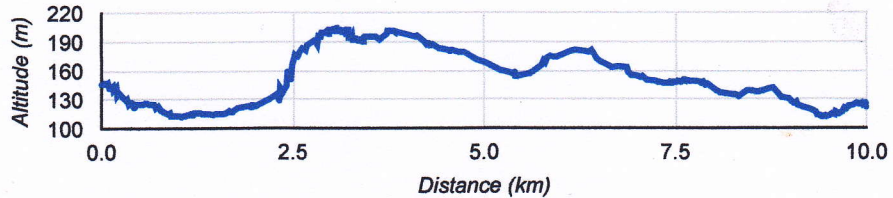

Max Height: 204m  
 Min Height: 112m  
 Total Asc: 252m  
 Total Desc: 276m

**Route Information**

Name: TRENTHAM 10KM

Notes: A map showing the route of the new Trentham 10KM 2014

Distance: 10.01 km